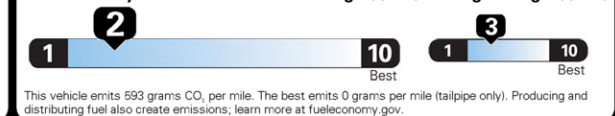

Dual 8-inch 2nd-row monitors
2 wireless headphones & remote control
HDMI & A/V capable USB ports+
Rear 120-volt outlet & headphone jacks
22-INCH TIRE AND WHEEL PACKAGE 2,800.00

22-inch forged aluminum-alloy wheels++
275/50R22 H-rated all-season tires++
PROASSIST PACKAGE 2,550.00

Intelligent Cruise Control (ICC)+
Distance Control Assist (DCA)
Backup Collision Intervention (BCI)
Lane Departure Warning (LDW)
Lane Departure Prevention (LDP)
Blind Spot Warning (BSW)
Blind Spot Intervention® (BSI)

INFINITI RADIANT ILLUMINATED
KICK PLATES+ 485.00

ROOF RAIL CROSS BARS 410.00

WELCOME LIGHTING 455.00

ALL SEASON PACKAGE 355.00

All-season floor mats &
cargo protector

DESTINATION CHARGES 1,295.00

Total* $80,900.00

EPA DOT Fuel Economy and Environment

Fuel Economy
STANDARD SUVs range from 11 to 93
MPG. The best vehicle rates 136 MPG.

15 MPG
combined city/hwy

13 MPG
city

19 MPG
highway

6.7 gallons per 100 miles

**You spend
$8,000**
more in fuel costs
over 5 years
compared to the
average new vehicle.

**Annual fuel cost
$3,000**

Fuel Economy & Greenhouse Gas Rating (tailpipe only) Smog Rating (tailpipe only)

fueleconomy.gov

Calculate personalized estimates and compare vehicles

GOVERNMENT 5-STAR SAFETY RATINGS

DELIVERY

Overall Vehicle Score Not Rated
Based on the combined ratings of frontal, side and rollover.
Should ONLY be compared to other vehicles of similar size and weight.

Frontal Crash	Driver Passenger	Not Rated
Based on the risk of injury in a frontal impact. Should ONLY be compared to other vehicles of similar size and weight.		

Side Crash	Front seat Rear seat	★★★★★ ★★★★★
Based on the risk of injury in a side impact.		

Rollover	★★★★★
Based on the risk of rollover in a single-vehicle crash.	

Star ratings range from 1 to 5 stars (★★★★★) with 5 being the highest.

Source: National Highway Traffic Safety Administration (NHTSA)

www.safercar.gov or 1-888-327-4236

TOTAL OWNERSHIP EXPERIENCE

Every Infiniti Vehicle includes Infiniti's:

- 4-Year/60,000 Mile Basic Limited Warranty Coverage **
- 6-Year/70,000 Mile Powertrain Limited Warranty Coverage **
- 7-Year/Unlimited Mileage Corrosion Limited Warranty Coverage **
- 24-hour Roadside Assistance **
- Complimentary Service Loan Car ***

VEHICLE COLORS:

EXT:BLACK OBSIDIAN
INT: GRAPHITE

FINAL ASSEMBLY POINT:
LOS ANGELES

TRANSPORT METHOD:
TRUCK

DEALER:
BOB MOORE INFINITI, LLC.
13000 N KELLEY AVE
OKLAHOMA CITY OK
73131

VIN: JN8AZ2NE0K9225189

EMS:50 STATE EMISSIONS

MDL:83219-225189 KH3-G

OPT: D-K01H01W01F01N10B92
N93L93C03S55

20180810232804A570075

*Does not include dealer installed options and accessories, local taxes or license fees. This label has been applied pursuant to federal law. Do not remove prior to delivery to the ultimate purchaser.

**Not actual Monroney Label. Provided for informational purposes only. Vehicle features, pricing and other information subject to change, may vary from actual vehicle content and/or Monroney label description. While Nissan makes reasonable efforts to ensure accuracy of information, Nissan is not responsible for changes, errors or omissions. See actual vehicle and/or verify information in question with your Nissan dealer.