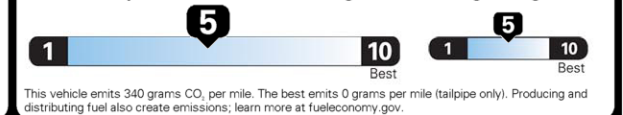

Options Included by Manufacturer
SENSORY PACKAGE 7,500.00

20-inch wheels and P255/45R20 tires ++
Semi-aniline leather appointed seating ++
Heated and cooled front seats ++
Advanced Climate Control System (ACCS) ++
2-way passenger power lumbar ++
Motion activated liftgate ++
Rear side window sunshades
Unique cube design LED headlights ++
Adaptive Front-lighting System (AFS)
Enhanced interior ambient lighting
Natural Maple Wood interior trim ++
Ultrasuede® headliner
Metallic cargo area finishers
Memory driver seat, mirrors, and
steering wheel ++
Outside mirrors with reverse tilt-down ++
Power tilt and telescopic steering wheel++
Heated steering wheel
Bose® Performance Series audio with
16 speakers ++

ProASSIST PACKAGE 550.00
Backup Collision Intervention (BCI)
Distance Control Assist (DCA)
Intelligent Cruise Control (ICC)
Rear Cross Traffic Alert (RCTA)
ILLUMINATED KICK PLATES 465.00
SPLASH GUARDS 185.00

DESTINATION CHARGES 995.00

Total* $54,845.00

EPA DOT Fuel Economy and Environment Gasoline Vehicle

Fuel Economy SMALL SUVs range from 18 to 37 MPG.
The best vehicle rates 136 MPGe.

26 MPG
combined city/hwy
24 city
30 highway
3.8 gallons per 100 miles

You spend
$1,750
more in fuel costs
over 5 years
compared to the
average new vehicle.

Annual fuel cost
$1,750

Fuel Economy & Greenhouse Gas Rating (tailpipe only) Smog Rating (tailpipe only)

fueleconomy.gov

GOVERNMENT 5-STAR SAFETY RATINGS

Overall Vehicle Score Not Rated
Based on the combined ratings of frontal, side and rollover.
Should ONLY be compared to other vehicles of similar size and weight.

Frontal Crash	Driver Passenger	Not Rated
Based on the risk of injury in a frontal impact. Should ONLY be compared to other vehicles of similar size and weight.		

Side Crash	Front seat Rear seat	Not Rated
Based on the risk of injury in a side impact.		

Rollover	Not Rated
Based on the risk of rollover in a single-vehicle crash.	

Star ratings range from 1 to 5 stars (★★★★★) with 5 being the highest.

Source: National Highway Traffic Safety Administration (NHTSA)
www.safercar.gov or 1-888-327-4236

TOTAL OWNERSHIP EXPERIENCE

Every Infiniti Vehicle includes Infiniti's:

- 4-Year/60,000 Mile Basic Limited Warranty Coverage **
- 6-Year/70,000 Mile Powertrain Limited Warranty Coverage **
- 7-Year/Unlimited Mileage Corrosion Limited Warranty Coverage **
- 24-hour Roadside Assistance **
- Complimentary Service Loan Car ***

** Please see the Infiniti Warranty Information booklet for details.
*** Please ask your Infiniti retailer for details.

DELIVERY

VEHICLE COLORS:
EXT: LIQUID PLATINUM
INT: GRAPHITE

FINAL ASSEMBLY POINT:
AGUAS (ABV.) MEX

TRANSPORT METHOD:
TRUCK

DEALER:
BOB MOORE INFINITI, LLC.
13000 N KELLEY AVE
OKLAHOMA CITY OK
73131

VIN: 3PCAJ5M38KF104839
EMS: 50 STATE EMISSIONS
MDL: 81419-104839 K23-G
OPT: B-K01V01N92B92C03L11
S55Z66

20180314224651AS70075

**Not actual Monroney Label. Provided for informational purposes only. Vehicle features, pricing and other information subject to change, may vary from actual vehicle content and/or Monroney label description. While Nissan makes reasonable efforts to ensure accuracy of information, Nissan is not responsible for changes, errors or omissions. See actual vehicle and/or verify information in question with your Nissan dealer.