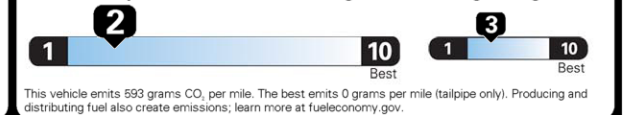

+For more information, see retailer, owner's
manual or www.INFINITIUSA.com/intouch/
important-information
++Replaces standard equipment if applicable

Manufacturer's Suggested
Retail Base Price: $68,500.00

Options Included by Manufacturer
THEATER PACKAGE 2,150.00

22-INCH TIRE AND WHEEL PACKAGE 2,800.00

22-inch forged aluminum-alloy wheels++
275/50R22 H-rated all-season tires++

PROASSIST PACKAGE 2,550.00

Intelligent Cruise Control (ICC)++
Distance Control Assist (DCA)
Backup Collision Intervention (BCI)
Lane Departure Warning (LDW)
Lane Departure Prevention (LDP)
Blind Spot Warning (BSW)
Blind Spot Intervention® (BSI)

INFINITI RADIANT ILLUMINATED
KICK PLATES++ 485.00

ROOF RAIL CROSS BARS 410.00

CARGO PACKAGE 295.00

Carpeted cargo mat, cargo net
& first aid kit

WELCOME LIGHTING 455.00

ALL SEASON PACKAGE 355.00

All-season floor mats &
cargo protector

DESTINATION CHARGES 1,395.00

Total* $79,395.00

EPA DOT Fuel Economy and Environment

Fuel Economy
STANDARD SUVs range from 11 to 93
MPG. The best vehicle rates 136 MPG.

15 MPG
combined city/hwy

13 MPG
city

19 MPG
highway

6.7 gallons per 100 miles

**You spend
$8,000**
more in fuel costs
over 5 years
compared to the
average new vehicle.

**Annual fuel cost
$3,000**

Fuel Economy & Greenhouse Gas Rating (tailpipe only) Smog Rating (tailpipe only)

fueleconomy.gov

Calculate personalized estimates and compare vehicles

GOVERNMENT 5-STAR SAFETY RATINGS

DELIVERY

Overall Vehicle Score Not Rated
Based on the combined ratings of frontal, side and rollover.
Should ONLY be compared to other vehicles of similar size and weight.

Frontal Crash Not Rated
Driver Passenger
Based on the risk of injury in a frontal impact.
Should ONLY be compared to other vehicles of similar size and weight.

Side Crash Not Rated
Front seat Rear seat
Based on the risk of injury in a side impact.

Rollover Not Rated
Based on the risk of rollover in a single-vehicle crash.

Star ratings range from 1 to 5 stars (★★★★★) with 5 being the highest.

Source: National Highway Traffic Safety Administration (NHTSA)

www.safercar.gov or 1-888-327-4236

TOTAL OWNERSHIP EXPERIENCE

Every Infiniti Vehicle includes Infiniti's:

- 4-Year/60,000 Mile Basic Limited Warranty Coverage **
- 6-Year/70,000 Mile Powertrain Limited Warranty Coverage **
- 7-Year/Unlimited Mileage Corrosion Limited Warranty Coverage **
- 24-hour Roadside Assistance **
- Complimentary Service Loan Car ***

** Please see the Infiniti Warranty Information booklet for details.
*** Please ask your Infiniti retailer for details.

VEHICLE COLORS:
EXT:BLACK OBSIDIAN
INT: GRAPHITE

FINAL ASSEMBLY POINT:
JACKSONVILLE

TRANSPORT METHOD:
TRUCK

DEALER:
BOB MOORE INFINITI, LLC.
13000 N KELLEY AVE
OKLAHOMA CITY OK
73131

VIN: JN8AZ2NE0K9228822
EMS:50 STATE EMISSIONS
MDL:83219-228822 KH3-G
OPT: E-H01W01F01N10B92L92
N93L93C03S55

20181108223337AS70075

*Does not include dealer installed options and accessories, local taxes or license fees. This label has been applied pursuant to federal law. Do not remove prior to delivery to the ultimate purchaser.

**Not actual Monroney Label. Provided for informational purposes only. Vehicle features, pricing and other information subject to change, may vary from actual vehicle content and/or Monroney label description. While Nissan makes reasonable efforts to ensure accuracy of information, Nissan is not responsible for changes, errors or omissions. See actual vehicle and/or verify information in question with your Nissan dealer.